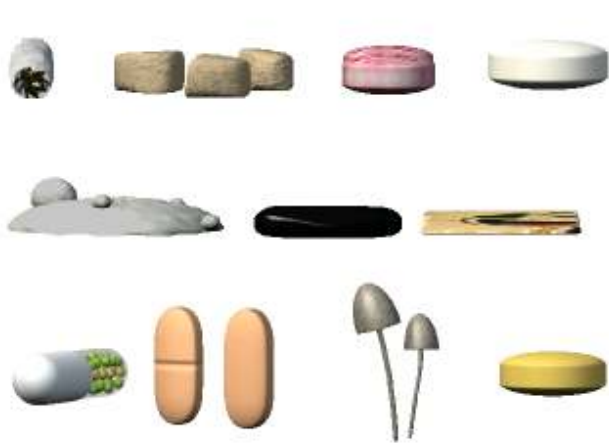

Mr Stephens

Cannabis
Cocaine Speed
Heroin
Barbiturates
Ecstasy
Opium
Magic Mushrooms
Df 118
LSD
Morphine

Methadone
Ketamine
Anabolic Steroids
Valium
Glue
Temazepan
Poppers
Tobacco

Pint Glass
Bottles
Larger Carrier Bag
Gym Equipment
Vomit
Chair
Vodka
Screwed Up Cloth
Table
Money
School Bag